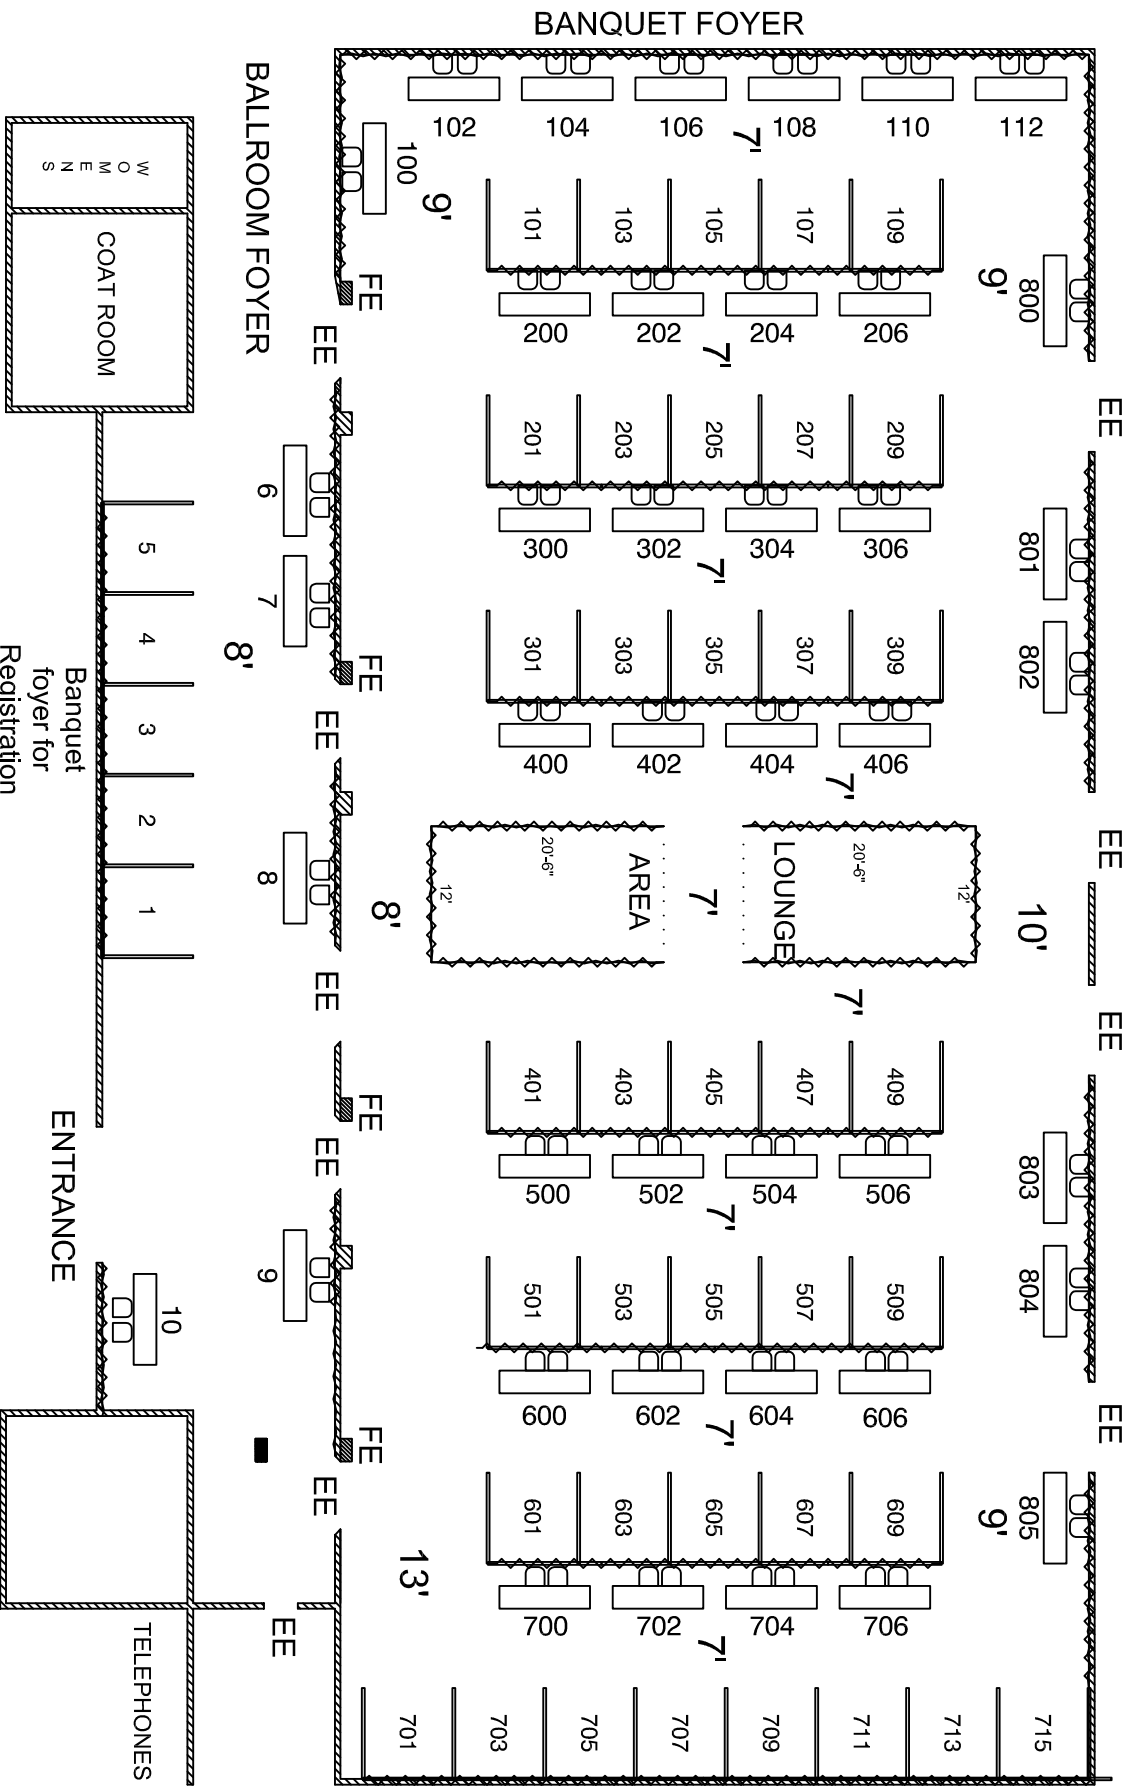

NELA

OCTOBER 16-18, 2016

DOUBLETREE BY HILTON DANVERS
BALLROOM

Premium Tables
100, 102, 112, 200, 206,
300, 306, 400, 402, 404,
406, 500, 506, 600, 606,
700, 706

Premium Booths
101, 109, 201, 209, 301,
309, 401, 403, 405, 407,
409, 501, 509, 601, 609,
701, 715

Foyer Tables
6, 7, 8, 9, 10
Foyer Booths
1, 2, 3, 4, 5

LOCATION	DOUBLETREE BY HILTON DANVERS
	DANVERS, MA
ROOM	BALLROOM

SITE DIR:	Doubletree/HiltonDanvers
SUB DIR:	ballroom
SHOW FOLDER:	NE Library/Association
SHOW CODE:	NewEngLibAssoc_0116A
Inventory as of:	02/08/2016
Dimension	Qty
2x8'	42
8x8'	43
Totals:	85
DATE DRAWN:	1/24/16
CAD OPER:	LM

notes:
there is 2' between
all tables in ballroom
~~~~ = 8'h drape